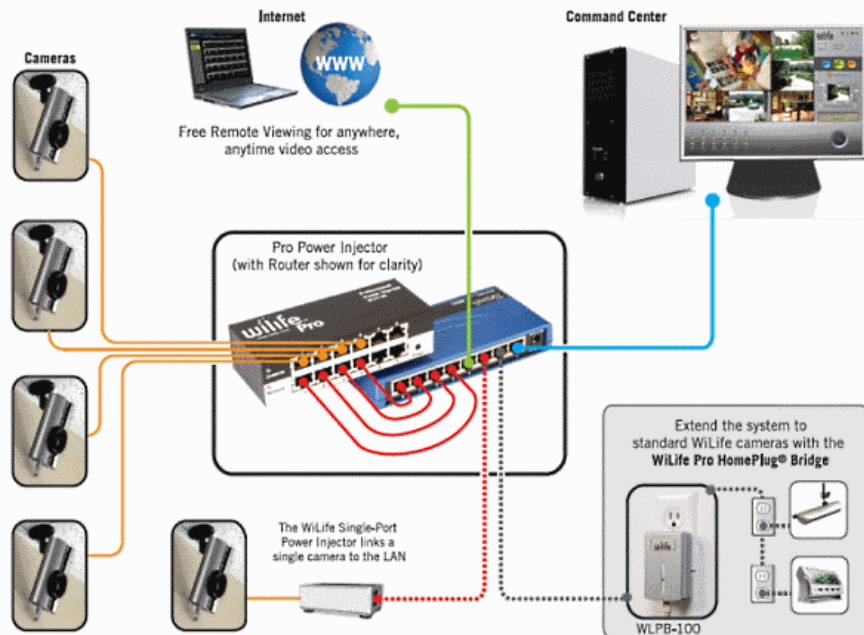

How WiLife Pro compares the retail WiLife video security system.

The WiLife Pro Video Security System has all of the user advantages of the WiLife retail system including free remote viewing, motion alerts and easy search and playback of recorded video. The WiLife Pro system also has fully integrated IP cameras, PC software and remote viewing services.

WiLife Pro is different from the retail WiLife system in that it is designed for commercial applications and uses IP network communications; either new or existing CAT5 Ethernet cabling. Additionally, the system uses Powered Ethernet, which delivers 18v of power for the cameras on the same Ethernet cable, from the WiLife Power Injector.

Benefits of WiLife Pro include use in large buildings and spaces, transmitting higher quality video images, and the ability to use Uninterruptible Power Supply (UPS) protection for the entire system.